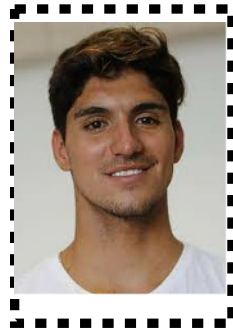

# Castle Red - Enchanted Wave 3

**Gabriel Medina - 22.12.1993**

## Mayan Kin 33: Red Resonant Skywalker

I channel in order to explore  
 Inspiring wakefulness  
 I seal the output of space  
 With the resonant tone of attunement  
 I am guided by the power of life force